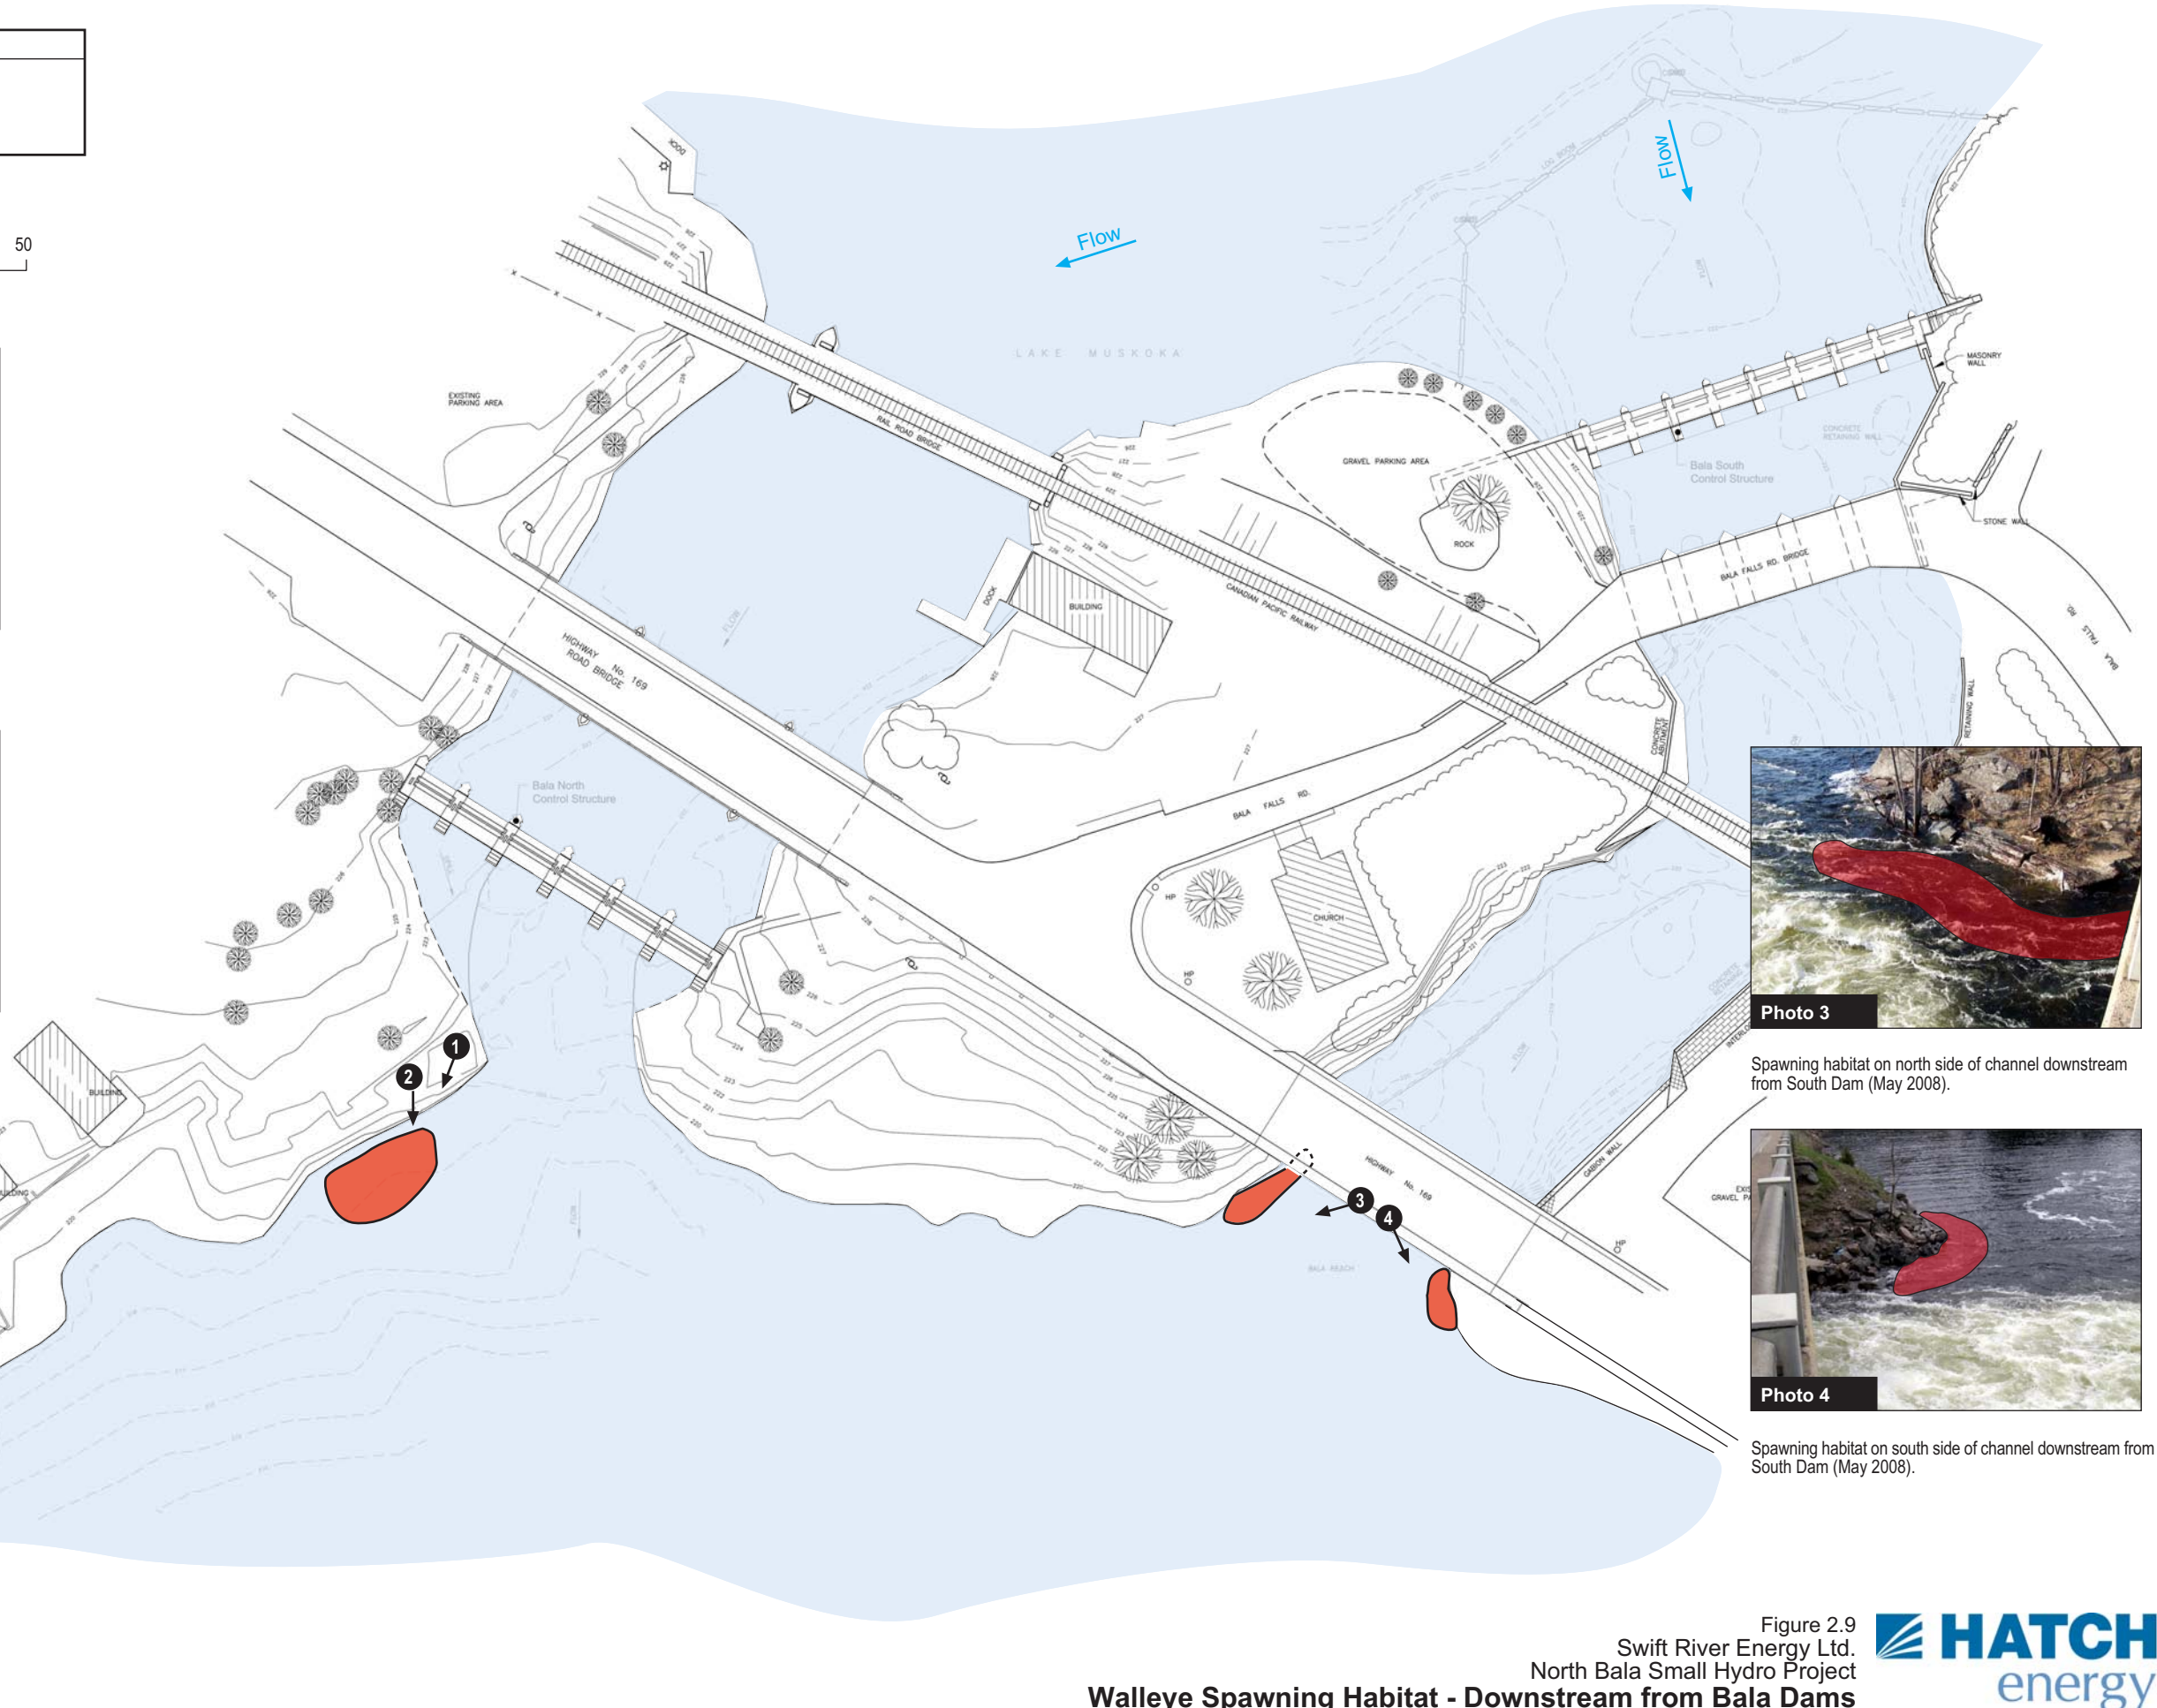

**Legend**

-  Walleye Spawning Habitat
-  Photo Locations

**Photo 1**

Spawning habitat downstream from North Dam (September 2007).

**Photo 2**

Spawning habitat downstream from North Dam (May 2008).

**Photo 3**

Spawning habitat on north side of channel downstream from South Dam (May 2008).

**Photo 4**

Spawning habitat on south side of channel downstream from South Dam (May 2008).

H/327078\_May\_09\_rm

**Figure 2.9**  
 Swift River Energy Ltd.  
 North Bala Small Hydro Project  
**Walleye Spawning Habitat - Downstream from Bala Dams**